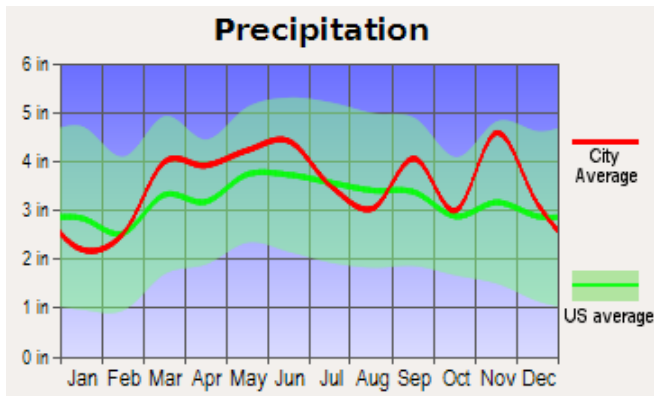

# Branson – Table Rock Lake Weather