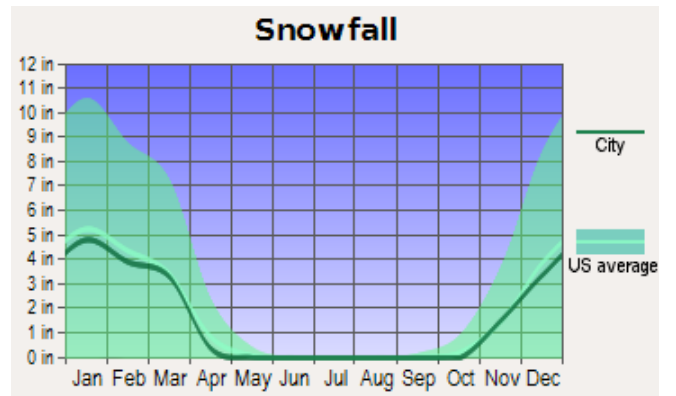

# Branson – Table Rock Lake Weather