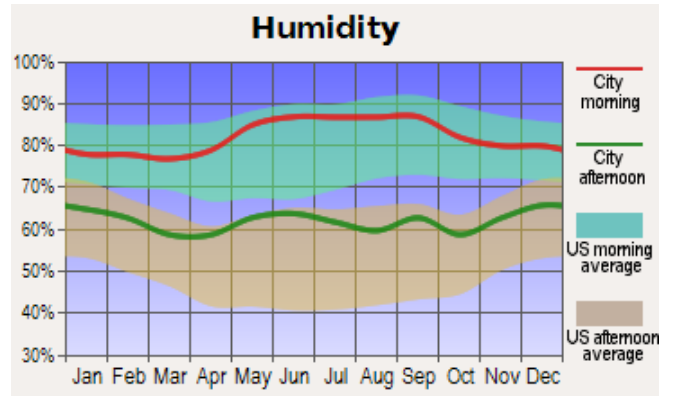

# Branson – Table Rock Lake Weather