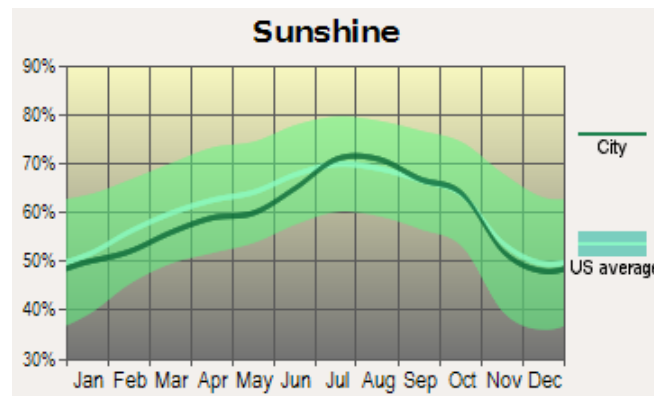

# Branson – Table Rock Lake Weather