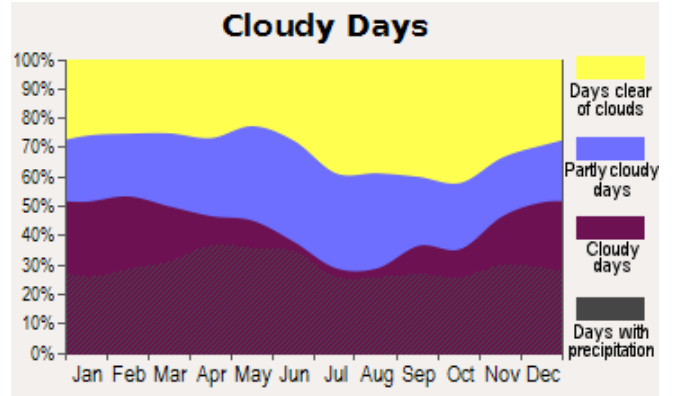

# Branson – Table Rock Lake Weather