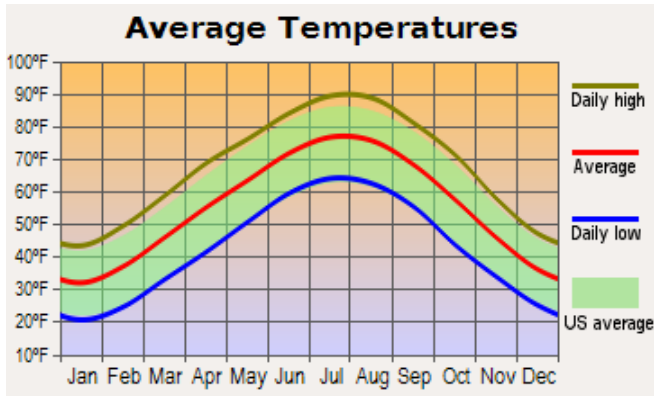

# Branson – Table Rock Lake Weather